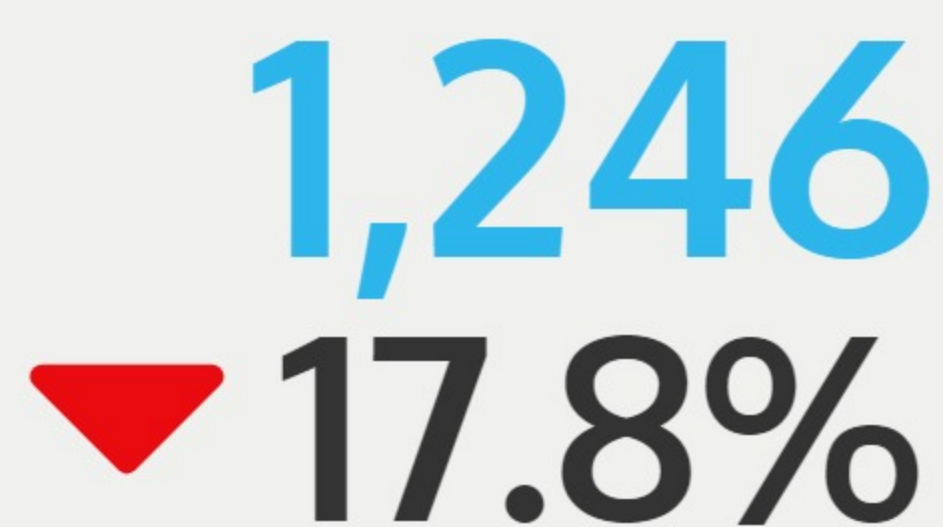

SINGLE-FAMILY HOMES SOLD

Percent change reflects a year-over-year comparison between 2016 and 2017. Information is provided by State-Wide MLS, Inc.

For more information: www.riliving.com/pressreleases